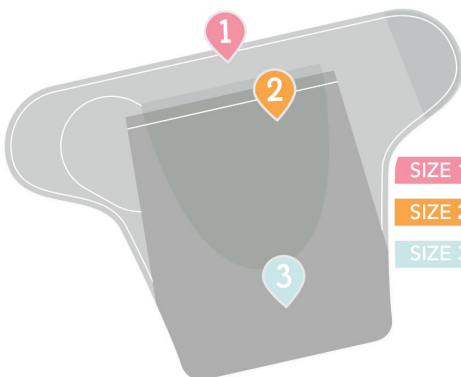

## Available fashions

**MSRP**  
\$24.99/Unit  
**Wholesale Master Carton**  
Contains 3 Units  
**Carton Dimensions**  
9.75 x 8.50 x 7.50  
**Weight**  
3 lbs/52 oz  
**Each Unit Measures**  
9.13 x 6 x 1.13

SIZE 1 pocket : BIRTH - 18"

SIZE 2 pocket : 18"-24"

SIZE 3 pocket extension : 24"48"